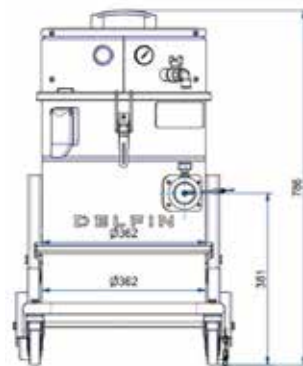

301 AIR 7V

INDUSTRIAL VACUUM CLEANER WITH COMPRESSED AIR FOR SOLIDS AND DUST ATEX CERTIFIED

Filter category:

FEATURES

Dust and solids

Compact, sturdy and mobile

Complete painted steel construction

Polyester M PTFE filter with Dustop filter cleaning system

Exceptional ratio between air consumption and performance

All data mentioned in this document may change without notice. All data contained in this document is subject to change without notice.

DELFIN
FOR A DUST-FREE WORLD
www.delfinvacuums.com
delfin@delfinvacuums.it

COPYRIGHT 2026 DELFIN S.R.L. ALL RIGHTS RESERVED
COPYRIGHT 2026 DELFIN S.R.L. ALL RIGHTS RESERVED