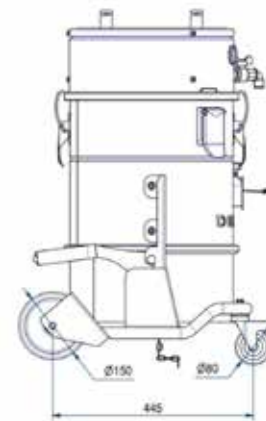

301 AIR 7V

INDUSTRIAL VACUUM CLEANER WITH COMPRESSED AIR FOR SOLIDS AND DUST ATEX CERTIFIED

Filter category:

FEATURES

Dust and solids

Compact, sturdy and mobile

Complete painted steel construction

Polyester M PTFE filter with Dustop filter cleaning system

Exceptional ratio between air consumption and performance

All data mentioned in this document may change without notice. All data contained in this document is subject to change without notice.

DELFIN
FOR A DUST-FREE WORLD
www.delfinvacuums.com
delfin@delfinvacuums.it

COPYRIGHT 2026 DELFIN S.R.L. ALL RIGHTS RESERVED
COPYRIGHT 2026 DELFIN S.R.L. ALL RIGHTS RESERVED