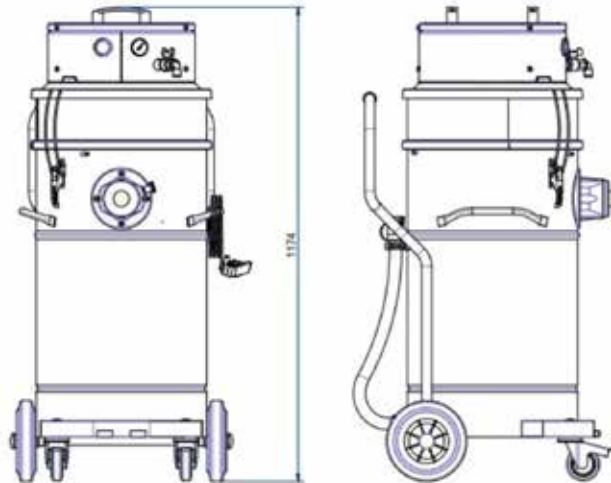

802 WD AIREX 1/2D-2/2G 7V

COMPRESSED AIR VACUUM CLEANER ATEX CERTIFIED FOR ZONE 20 INTERNAL AND ZONE 21 EXTERNAL

Filter category:

FEATURES

Wet and dry

Compact and mobile

Stainless steel construction

Polyester, antistatic PTFE / polypropylene filter and floating device for liquids

COPYRIGHT 2026 DELFIN S.R.L. ALL RIGHTS RESERVED
COPYRIGHT 2026 DELFIN S.R.L. ALL RIGHTS RESERVED

TECHNICAL DATA

 **OPTIONAL**

		802WDAIREX7VZ21-001
Use Zone		ATEX Zone 1 and 2 Gas, 21 and 22 Dust
Marking		II 1/2D Ex h IIIC T85°C Da/Db – II 2/2G Ex h IIB T6 Gb/Gb
Ex Category		1/2D (20 int/21 ext) 2/2G (1 int/1 ext)
Suction inlet diameter	mm	80
Tank capacity	L.	80
Noise level	dB(A)	68
Dimensions	cm	56x60x105h
Weight	kg	36
Voltage	nL/min (³/h)	729 (43)
Air Supply Pressure	bar	6
External air supply hose diameter	mm	12
Maximum vacuum	mmH2O	3700
Continuous waterlift	mmH2O	3700
Maximum air flow	m³/h	150
Motor Type		Compressed Air / Venturi
Primary filter		Bag
Filter surface area - solid filter (dry)	cm2	5000
Diameter of the solid filter (dry)	mm	420
Filter media for primary solid filter (dry)		Polyester
Primary filter (wet)		Bag
Filter area - liquid filter (wet)	cm2	5000
Diameter of liquid filter (wet)	mm	420
Filter media for liquid filter (wet)		Polypropylene
Filtration	µm	300
Absolute HEPA Filter		Standard