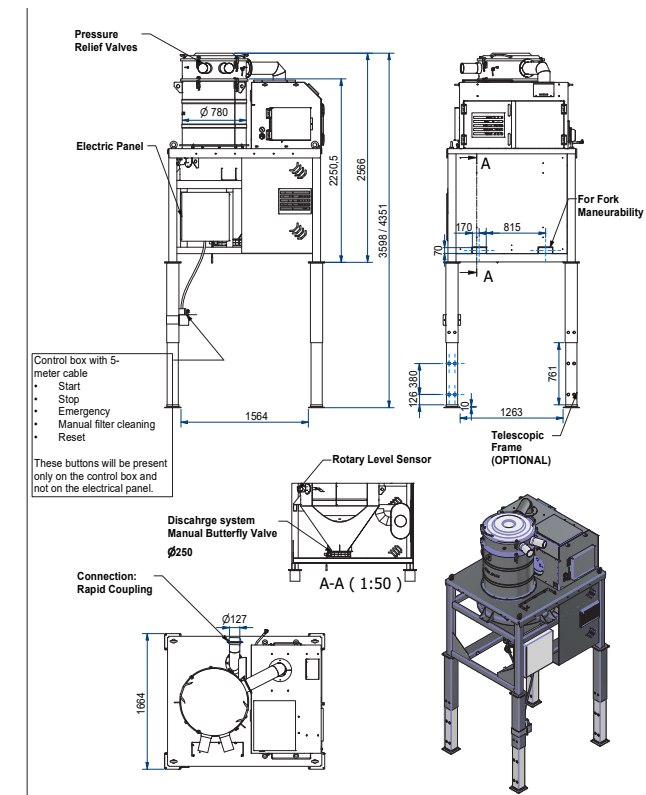

TECHNICAL DATA

		CP37/780HVH-001
Voltage	V	400
Power	kW	37
Frequency	Hz	50
Suction inlet diameter	mm	127
Tank capacity	L.	1000
Noise level	dB(A)	80
Dimensions	cm	202x172x359/435h
Weight	kg	1600
Electrical protection	IP	55
Maximum air flow	m³/h	1500
Primary filter		Pocket filter
Primary filter load	m³(m²/h)	125
Primary filter surface area	cm²	120000
Primary filter diameter	mm	780
Primary filter media		Polyester
Filter class (IEC 60335-2-69) primary filter		ANT M (Teflon coated)
safety filter		CARTRIDGE
Filter surface area of safety filter	cm²	40000
Safety filter diameter	mm	430
Filter media - safety filter		POLYESTER
Filter class - safety filter (IEC 60335-2-69)		M

OPTIONAL

SL.3611.0200	Female ball connection ø127/111
SL.4171.0200	Female spherical connection Ø127/80 - Female spherical connection Ø127/80
SL.7565.0200	Female spherical connection Ø127/127
EP.0698.0000	Neoprene power cable H07RNF 4G16 (30/37 kW)
EP.0689.0000	125A 3P+T Plug IP67
EP.1547.0000	
FI.0199.0000	M PTFE filter with membranes 24T D780 H800
ST.1790.7011Z	TELESCOPIC Chassis - TELESCOPIC Chassis

COPYRIGHT 2026 DELFIN S.R.L. ALL RIGHTS RESERVED
COPYRIGHT 2026 DELFIN S.R.L. ALL RIGHTS RESERVED

MACHINE CODE	DESCRIPTION
CP37-780HVH-001	COMPACT 37 HIGH VACUUM HOPPER

All data mentioned in this document is subject to change without notice. All data contained in this document is subject to change without notice.

DELFIN
FOR A DUST-FREE WORLD

www.delfinvacuums.com
delfin@delfinvacuums.it