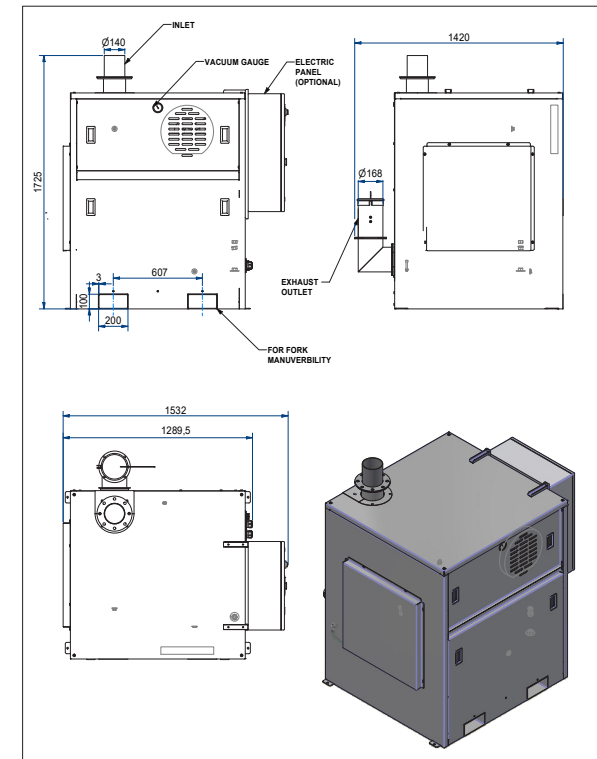

TECHNICAL DATA

		CV22AFC-001
Voltage	V	400
Power	kW	22
Frequency	Hz	50
Suction inlet diameter	mm	140
Noise level	dB(A)	80
Dimensions	cm	114x124x147h
Weight	kg	590
Electrical protection	IP	55
Maximum air flow	m³/h	1300
Primary filter		16 sleeves
Secondary filter		CARTRIDGE
Secondary filter surface area	cm²	70000
secondary filter diameter	mm	270
Secondary filter media		Polyester
Secondary filter class		M
safety filter		CARTRIDGE
Filter surface area of safety filter	cm²	70000
Safety filter diameter	mm	270
Filter media - safety filter		POLYESTER
Filter class - safety filter (IEC 60335-2-69)		M

OPTIONAL

EP - 22 kW	Electrical Panel 22kW
EP.0104.0000	Neoprene power cable H07RNF 4G10 (22 kW)
EP.0698.0000	Neoprene power cable H07RNF 4G16 (30/37 kW)
EP.0971.0000	Neoprene power cable H07RNF 4G25 (45 kW)
EP.0667.0000	Plug 63A 3P+T IP67
EP.0711.0000	
EP.0689.0000	Plug 125A 3P+T IP67
EP.1547.0000	Plug 125A 4P+T IP67
FI.0467.0000	Safety filter D290 H455 H13

COPYRIGHT 2026 DELFIN S.R.L. ALL RIGHTS RESERVED
COPYRIGHT 2026 DELFIN S.R.L. ALL RIGHTS RESERVED

MACHINE CODE	DESCRIPTION
CV22AFC-001	CV 22 AF with soundproof enclosure Without Electrical panel

All data mentioned in this document is subject to change without notice. All data contained in this document is subject to change without notice.

DELFIN
FOR A DUST-FREE WORLD

www.delfinvacuums.com
delfin@delfinvacuums.it