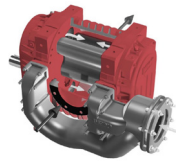

CV CABIN CENTRAL VACUUM

FIXED VACUUM UNIT 37 kW HIGH CAPACITY WITH SOUNDPROOF CABIN

Filter category:

FEATURES

High-performance stationary vacuum unit with 3-lobe rotary pump

Soundproofed, forced-ventilation cabinet with large inspection hatches, safety filter cartridge, and silencer.

To be used exclusively in combination with a preseparators with filter.

The electrical panel must be ordered separately and includes a Schneider Zelio PLC, hour meter, vacuum gauge, and pump and motor temperature sensors. Other options for the electrical panel, to be added separately

COPYRIGHT 2026 DELFIN S.R.L. ALL RIGHTS RESERVED
COPYRIGHT 2026 DELFIN S.R.L. ALL RIGHTS RESERVED

TECHNICAL DATA

		CV30AFC-001
Voltage	V	400
Power	kW	30
Frequency	Hz	50
Suction inlet diameter	mm	140
Noise level	dB(A)	80
Dimensions	cm	114x124x147h
Weight	kg	710
Electrical protection	IP	55
Maximum air flow	m ³ /h	1700
Secondary filter		CARTRIDGE
Secondary filter surface area	cm ²	70000
secondary filter diameter	mm	270
Secondary filter media		Polyester
Secondary filter class		M
safety filter		CARTRIDGE
Filter surface area of safety filter	cm ²	70000
Safety filter diameter	mm	270
Filter media - safety filter		POLYESTER
Filter class - safety filter (IEC 60335-2-69)		M