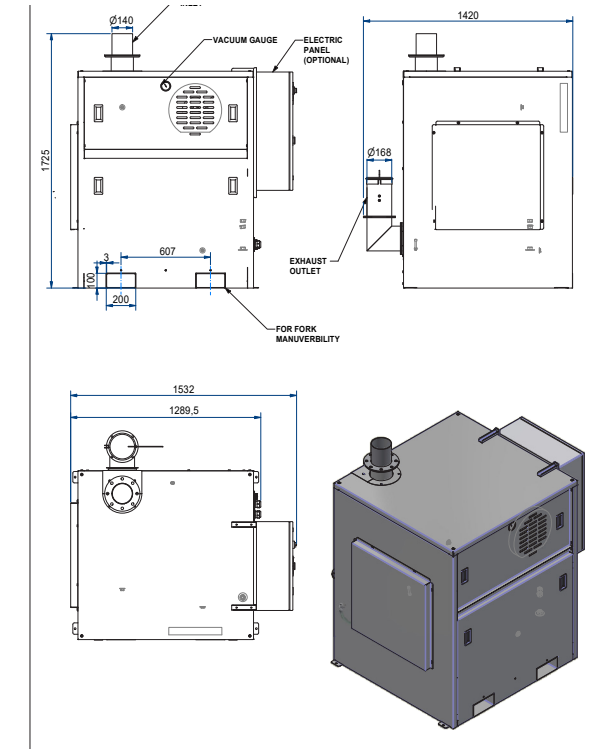

TECHNICAL DATA

		CV30AFC-001
Voltage	V	400
Power	kW	30
Frequency	Hz	50
Suction inlet diameter	mm	140
Noise level	dB(A)	80
Dimensions	cm	114x124x147h
Weight	kg	710
Electrical protection	IP	55
Maximum air flow	m³/h	1700
Secondary filter		CARTRIDGE
Secondary filter surface area	cm²	70000
secondary filter diameter	mm	270
Secondary filter media		Polyester
Secondary filter class		M
safety filter		CARTRIDGE
Filter surface area of safety filter	cm²	70000
Safety filter diameter	mm	270
Filter media - safety filter		POLYESTER
Filter class - safety filter (IEC 60335-2-69)		M

OPTIONAL

EP - 37 kW	30kW Electrical panel / 37kW Electrical panel
EP.0104.0000	Neoprene power cable H07RNF 4G10 (22 kW)
EP.0698.0000	Neoprene power cable H07RNF 4G16 (30/37 kW)
EP.0971.0000	Neoprene power cable H07RNF 4G25 (45 kW)
EP.0667.0000	Plug 63A 3P+T IP67
EP.0711.0000	
EP.0689.0000	Plug 125A 3P+T IP67
EP.1547.0000	Plug 125A 4P+T IP67
FI.0467.0000	Safety filter D290 H455 H13

COPYRIGHT 2026 DELFIN S.R.L. ALL RIGHTS RESERVED
COPYRIGHT 2026 DELFIN S.R.L. ALL RIGHTS RESERVED

MACHINE CODE	DESCRIPTION
CV37AFC-001	CV 37 AF with soundproof cabin Without Electrical Panel

All data mentioned in this document is subject to change without notice. All data contained in this document is subject to change without notice.

DELFIN
FOR A DUST-FREE WORLD

www.delfinvacuums.com
delfin@delfinvacuums.it