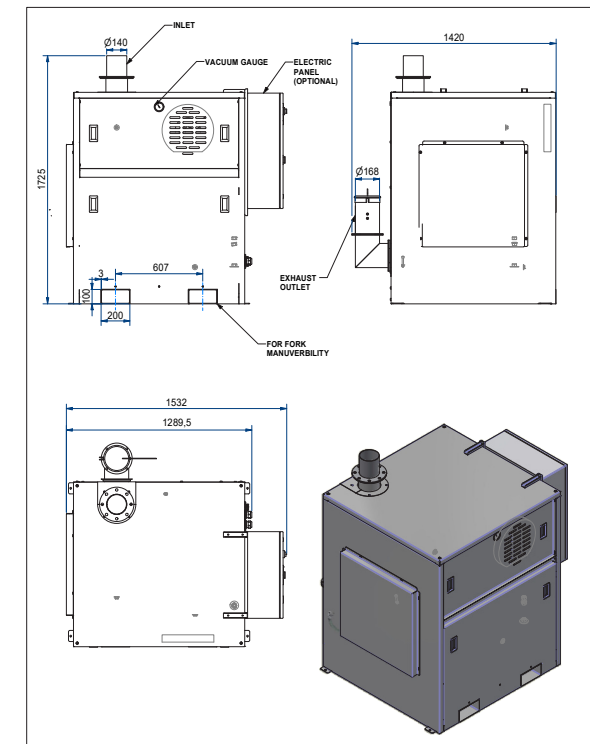

TECHNICAL DATA

		CV37HVC-001
Voltage	V	400
Power	kW	37
Frequency	Hz	50
Suction inlet diameter	mm	140
Noise level	dB(A)	80
Dimensions	cm	114x124x147h
Weight	kg	800
Electrical protection	IP	55
Maximum air flow	m³/h	1500
Secondary filter		CARTRIDGE
Secondary filter surface area	cm²	70000
secondary filter diameter	mm	270
Secondary filter media		Polyester
Secondary filter class		M
safety filter		CARTRIDGE
Filter surface area of safety filter	cm²	70000
Safety filter diameter	mm	270
Filter media - safety filter		POLYESTER
Filter class - safety filter (IEC 60335-2-69)		M

OPTIONAL

EP - 37 kW	30kW Electrical panel / 37kW Electrical panel
EP.0104.0000	Neoprene power cable H07RNF 4G10 (22 kW)
EP.0698.0000	Neoprene power cable H07RNF 4G16 (30/37 kW)
EP.0971.0000	Neoprene power cable H07RNF 4G25 (45 kW)
EP.0667.0000	Plug 63A 3P+T IP67
EP.0711.0000	
EP.0689.0000	Plug 125A 3P+T IP67
EP.1547.0000	Plug 125A 4P+T IP67
FI.0467.0000	Safety filter D290 H455 H13

COPYRIGHT 2026 DELFIN S.R.L. ALL RIGHTS RESERVED
COPYRIGHT 2026 DELFIN S.R.L. ALL RIGHTS RESERVED

MACHINE CODE	DESCRIPTION
CV37HVC-001	CV 37 HV with soundproof enclosure Without Electrical Panel

All data mentioned in this document is subject to change without notice. All data contained in this document is subject to change without notice.

DELFIN
FOR A DUST-FREE WORLD

www.delfinvacuums.com
delfin@delfinvacuums.it