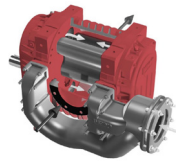

CV CABIN CENTRAL VACUUM

FIXED VACUUM UNIT 45 kW HIGH CAPACITY WITH SOUNDPRO-
OF CABIN

Filter category:

FEATURES

High-performance stationary vacuum unit with 3-lobe rotary pump

Soundproofed, forced-ventilation cabinet with large inspection hatches, safety filter cartridge, and silencer.

To be used exclusively in combination with a preseparators with filter.

The electrical panel must be ordered separately and includes a Schneider Zelio PLC, hour meter, vacuum gauge, and pump and motor temperature sensors. Other options for the electrical panel, to be added separately

COPYRIGHT 2026 DELFIN S.R.L. ALL RIGHTS RESERVED
COPYRIGHT 2026 DELFIN S.R.L. ALL RIGHTS RESERVED

TECHNICAL DATA

		CV45AFC-001
Voltage	V	400
Power	kW	45
Frequency	Hz	50
Suction inlet diameter	mm	140
Noise level	dB(A)	80
Dimensions	cm	114x124x147h
Weight	kg	950
Electrical protection	IP	55
Maximum air flow	m ³ /h	2300
Secondary filter		CARTRIDGE
Secondary filter surface area	cm ²	70000
secondary filter diameter	mm	270
Secondary filter media		Polyester
Secondary filter class		M
safety filter		CARTRIDGE
Filter surface area of safety filter	cm ²	70000
Safety filter diameter	mm	270
Filter media - safety filter		POLYESTER
Filter class - safety filter (IEC 60335-2-69)		M