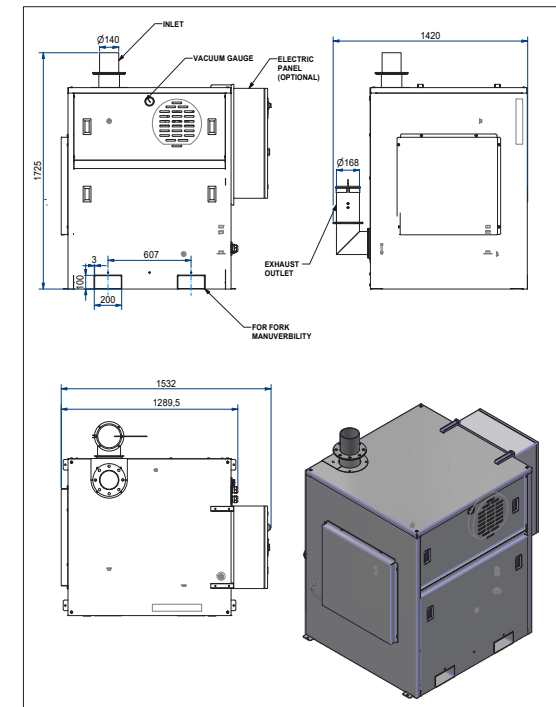

TECHNICAL DATA

		CV45AFC-001
Voltage	V	400
Power	kW	45
Frequency	Hz	50
Suction inlet diameter	mm	140
Noise level	dB(A)	80
Dimensions	cm	114x124x147h
Weight	kg	950
Electrical protection	IP	55
Maximum air flow	m³/h	2300
Secondary filter		CARTRIDGE
Secondary filter surface area	cm²	70000
secondary filter diameter	mm	270
Secondary filter media		Polyester
Secondary filter class		M
safety filter		CARTRIDGE
Filter surface area of safety filter	cm²	70000
Safety filter diameter	mm	270
Filter media - safety filter		POLYESTER
Filter class - safety filter (IEC 60335-2-69)		M

OPTIONAL

EP - 45kW	30kW Electrical panel / 45kW Electrical panel
EP.0104.0000	Neoprene power cable H07RNF 4G10 (22 kW)
EP.0698.0000	Neoprene power cable H07RNF 4G16 (30/37 kW)
EP.0971.0000	Neoprene power cable H07RNF 4G25 (45 kW)
EP.0667.0000	Plug 63A 3P+T IP67
EP.0711.0000	
EP.0689.0000	Plug 125A 3P+T IP67
EP.1547.0000	Plug 125A 4P+T IP67
FI.0467.0000	Safety filter D290 H455 H13

COPYRIGHT 2026 DELFIN S.R.L. ALL RIGHTS RESERVED
COPYRIGHT 2026 DELFIN S.R.L. ALL RIGHTS RESERVED

MACHINE CODE	DESCRIPTION
CV45AFC-001	CV 45 AF with soundproof cabin Without Electrical Panel

All data mentioned in this document is subject to change without notice. All data contained in this document is subject to change without notice.

DELFIN
FOR A DUST-FREE WORLD

www.delfinvacuums.com
delfin@delfinvacuums.it