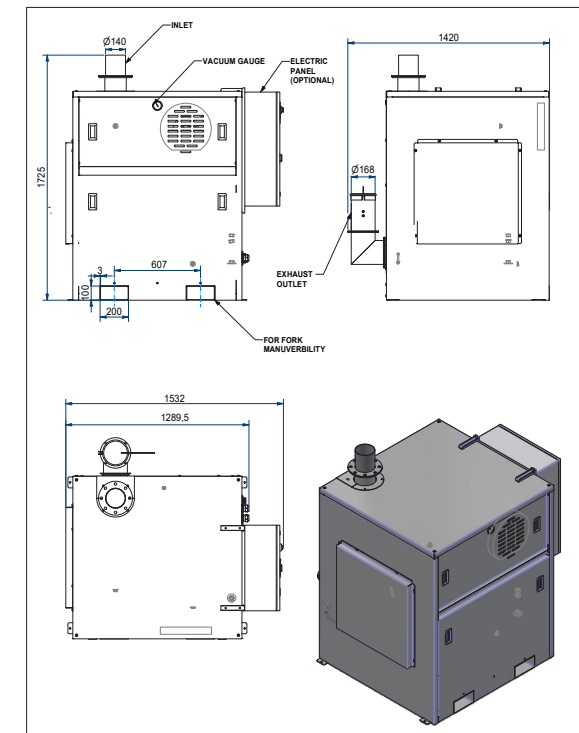

TECHNICAL DATA

		CV45HVC-001
Voltage	V	400
Power	kW	45
Frequency	Hz	50
Suction inlet diameter	mm	140
Noise level	dB(A)	80
Dimensions	cm	114x124x147h
Weight	kg	885
Electrical protection	IP	55
Maximum air flow	m³/h	1700
Secondary filter		CARTRIDGE
Secondary filter surface area	cm²	70000
secondary filter diameter	mm	270
Secondary filter media		Polyester
Secondary filter class		M
safety filter		CARTRIDGE
Filter surface area of safety filter	cm²	70000
Safety filter diameter	mm	270
Filter media - safety filter		POLYESTER
Filter class - safety filter (IEC 60335-2-69)		M

OPTIONAL

EP - 45kW	30kW Electrical panel / 45kW Electrical panel
EP.0104.0000	Neoprene power cable H07RNF 4G10 (22 kW)
EP.0698.0000	Neoprene power cable H07RNF 4G16 (30/37 kW)
EP.0971.0000	Neoprene power cable H07RNF 4G25 (45 kW)
EP.0667.0000	Plug 63A 3P+T IP67
EP.0711.0000	
EP.0689.0000	Plug 125A 3P+T IP67
EP.1547.0000	Plug 125A 4P+T IP67
FI.0467.0000	Safety filter D290 H455 H13

COPYRIGHT 2026 DELFIN S.R.L. ALL RIGHTS RESERVED
COPYRIGHT 2026 DELFIN S.R.L. ALL RIGHTS RESERVED

MACHINE CODE	DESCRIPTION
CV45HVC-001	CV 45 AF with soundproof cabin Without Electrical Panel

All data mentioned in this document is subject to change without notice. All data contained in this document is subject to change without notice.

DELFIN
FOR A DUST-FREE WORLD

www.delfinvacuums.com
delfin@delfinvacuums.it