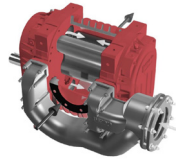

# CV CABIN CENTRAL VACUUM

FIXED VACUUM UNIT 45 kW HIGH VACUUM WITH SOUNDPROOF CABIN

Filter category:

## FEATURES

High-performance stationary vacuum unit with 3-lobe rotary pump

Soundproofed, forced-ventilation cabinet with large inspection hatches, safety filter cartridge, and silencer.

To be used exclusively in combination with a preseparator with filter.

The electrical panel must be ordered separately and includes a Schneider Zelio PLC, hour meter, vacuum gauge, and pump and motor temperature sensors. Other options for the electrical panel, to be added separately