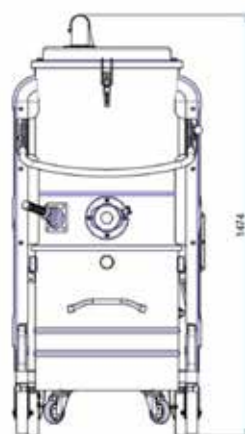

DG50 EXP IECEX

IECEX CERTIFIED INDUSTRIAL VACUUM CLEANER ON WHEELS

Filter category:

FEATURES

Dust / IECEX certification

Compact, stable and mobile

Stainless Steel Tank

Antistatic filter class M, absolute filter (H14) included

ATEX-certified turbine and components suitable for continuous operation, no maintenance required

All data mentioned in this document may change without notice. All data contained in this document is subject to change without notice.

DELFIN
FOR A DUST-FREE WORLD
www.delfinvacuums.com
delfin@delfinvacuums.it

COPYRIGHT 2026 DELFIN S.R.L. ALL RIGHTS RESERVED
COPYRIGHT 2026 DELFIN S.R.L. ALL RIGHTS RESERVED