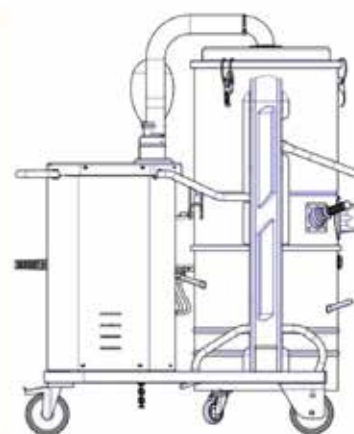

DG50 EXP IECEX

IECEX CERTIFIED INDUSTRIAL VACUUM CLEANER ON WHEELS

Filter category:

FEATURES

Dust / IECEX certification

Compact, stable and mobile

Stainless Steel Tank

Antistatic filter class M, absolute filter (H14) included

ATEX-certified turbine and components suitable for continuous operation, no maintenance required

All data mentioned in this document may change without notice. All data contained in this document is subject to change without notice.

DELFIN
FOR A DUST-FREE WORLD
www.delfinvacuums.com
delfin@delfinvacuums.it

COPYRIGHT 2026 DELFIN S.R.L. ALL RIGHTS RESERVED
COPYRIGHT 2026 DELFIN S.R.L. ALL RIGHTS RESERVED