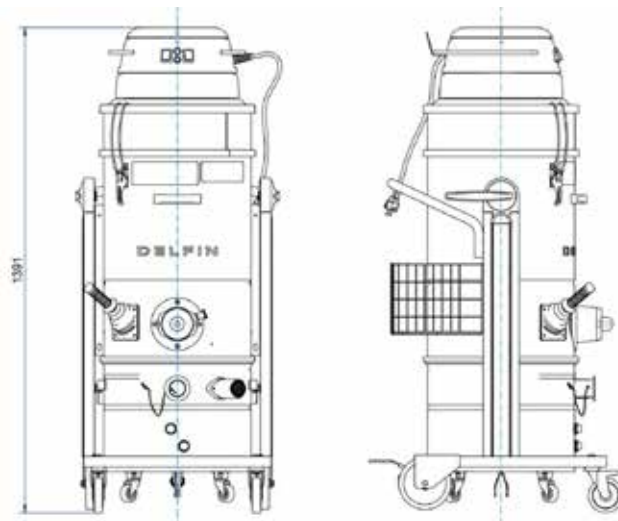

452 ACD INERT

SINGLE-PHASE INDUSTRIAL VACUUM CLEANER CLASSIFIED ACD FOR CONDUCTIVE DUST

Filter category:

FEATURES

Dust and solids

Compact and mobile

painted steel construction, AISI304 container

Polyester M ANT, integrated manual filter cleaning and filter clogging indicator

Ex tb suction head with IP64-certified dust-tight seal. Neutralization system for reactive dusts with performance testing according to EN17348. ATEX accessories and tested non-metallic parts, Compliance with EN IEC 62784:2018 for Zone 22

COPYRIGHT 2026 DELFIN S.R.L. ALL RIGHTS RESERVED
COPYRIGHT 2026 DELFIN S.R.L. ALL RIGHTS RESERVED

TECHNICAL DATA

 OPTIONAL

		MTL452INERTACD-001
Use Zone		Non-classified environment
Marking		II 1/-D Ex h IIIC T80°C (Internal) Da/-
Ex Category		1/- D (ACD)
Voltage	V	230
Power	kW	2.3
Frequency	Hz	50/60
Current draw	A	10
Other Available Voltage	V	115
Suction inlet diameter	mm	50
Noise level	dB(A)	74
Dimensions	cm	58x70x140h
Weight	kg	52
Inerting liquid capacity	L.	10
Inerting liquid capacity + Suctioned material		15
Maximum vacuum	mmH2O	2500
Continuous waterlift	mmH2O	2500
Maximum air flow	m ³ /h	360
Motor Type		Single-phase Bypass
Primary filter		Star
Primary filter surface area	cm ²	20000
Primary filter diameter	mm	420
Primary filter media		Polyester
Filter class (IEC 60335-2-69) primary filter		ANT M
Filter cleaning system		Manual
Absolute HEPA Filter		Included
Filter area of the absolute filter	cm ²	20500