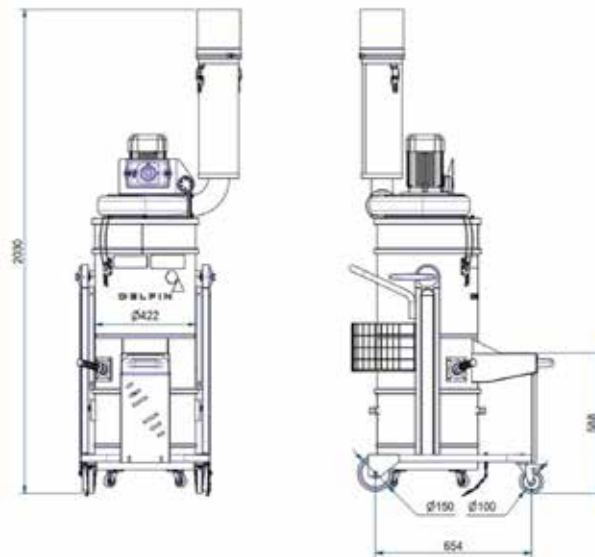

# Z22 ZFR EV 420

PHARMACEUTICAL DUST COLLECTOR AND INDUSTRIAL VACUUM CLEANER  
ATEX ZONE 22 CERTIFIED, FOR FINE DUST AND CHIPS

Filter category:

## TECHNICAL DATA

		Z22ZFREV420-001
Use Zone		ATEX Zone: 20 Internal/22 External
Marking		II 1/3D Ex h IIIC T100°C (int) / T135°C (ext) Da/Dc
Ex Category		1/3D (20 int/22 ext)
Voltage	V	400
Power	kW	1.15
Frequency	Hz	50
Current draw	A	1.7
Suction inlet diameter	mm	100
Noise level	dB(A)	70
Dimensions	cm	58x93x180h
Weight	kg	60
Electrical protection	IP	55
Liquids capacity	L.	45
Maximum vacuum	mmH2O	180
Minimum vacuum	mmH2O	180
Continuous waterlift	mmH2O	180
Maximum air flow	m <sup>3</sup> /h	1000
Motor Type		Electric fan
Primary filter		Star
Primary filter surface area	cm <sup>2</sup>	20000
Primary filter diameter	mm	420
Primary filter media		Polyester
Filter class (IEC 60335-2-69) primary filter		L
Absolute HEPA Filter		Standard
Absolute filter class (EN 1822-5)		H14 with 99.995% efficiency according to the MPPS method