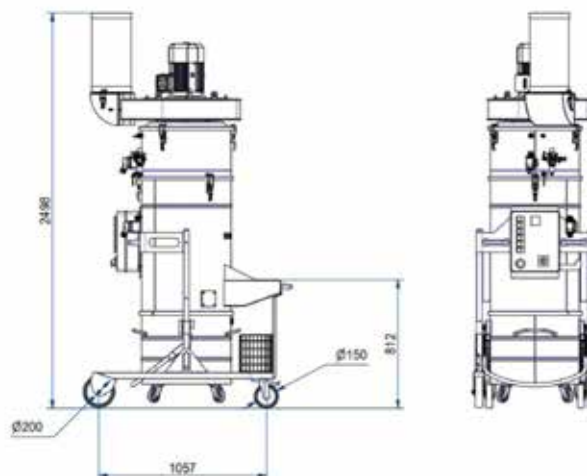

FEATURES

For fine dust suspended in the air

Easy to transport

Complete painted steel construction

Antistatic Filter Class M, automatic compressed air filter cleaning system during suction

High air flow dust collector

Direct start 24 volt controls

All data mentioned in this document may change without notice. All data contained in this document is subject to change without notice.

DELFIN
FOR A DUST-FREE WORLD
www.delfinvacuums.com
delfin@delfinvacuums.it

COPYRIGHT 2026 DELFIN S.R.L. ALL RIGHTS RESERVED
COPYRIGHT 2026 DELFIN S.R.L. ALL RIGHTS RESERVED