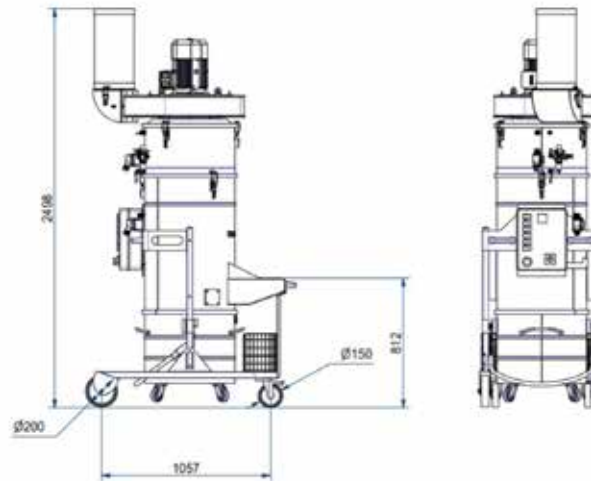

FEATURES

For fine dust suspended in the air

Easy to transport

Complete painted steel construction

Antistatic Filter Class M, automatic compressed air filter cleaning system during suction

High air flow dust collector

Direct start 24 volt controls

All data mentioned in this document may change without notice. All data contained in this document is subject to change without notice.

DELFIN
FOR A DUST-FREE WORLD
www.delfinvacuums.com
delfin@delfinvacuums.it

COPYRIGHT 2026 DELFIN S.R.L. ALL RIGHTS RESERVED
COPYRIGHT 2026 DELFIN S.R.L. ALL RIGHTS RESERVED